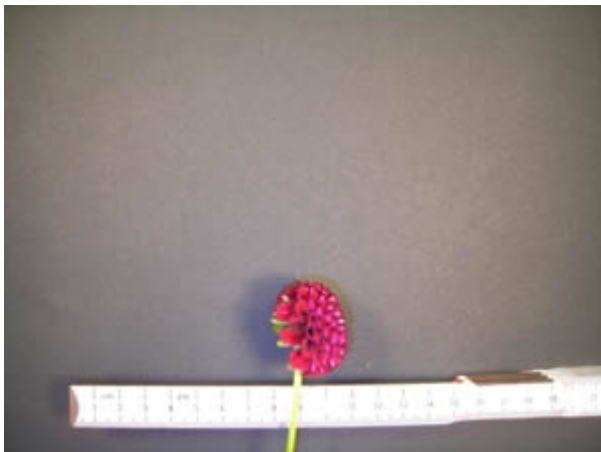

Nanaimo Gladiolus and Dahlia Society

POMPOM - Dahlia 'Crossfield Ebony'

This cultivar is pompom type, dark red in color, and of size P. It was registered in 1955 by W. Summerscales & Son of Crossfield Nursery (now defunct), Wakefield, West Yorks, England.

leaves dentate with acute teeth,
3-5 leaflets;
stems green, no visible anthocyanins