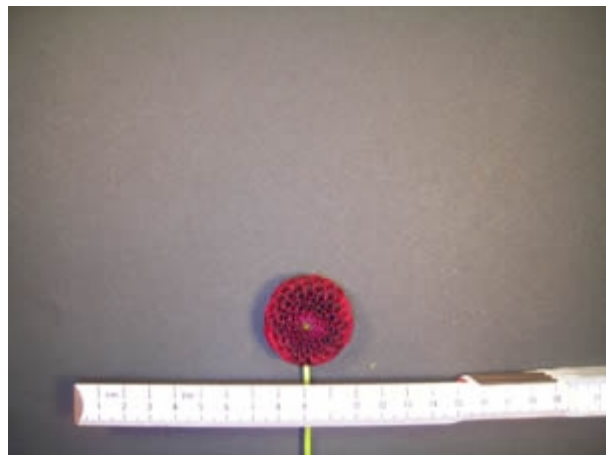

Nanaimo Gladiolus and Dahlia Society

POMPOM - Dahlia 'Crossfield Ebony'

This cultivar is pompom type, dark red in color, and of size P. It was registered in 1955 by W. Summerscales & Son of Crossfield Nursery (now defunct), Wakefield, West Yorks, England.

leaves dentate with acute teeth,
3-5 leaflets;
stems green, no visible anthocyanins